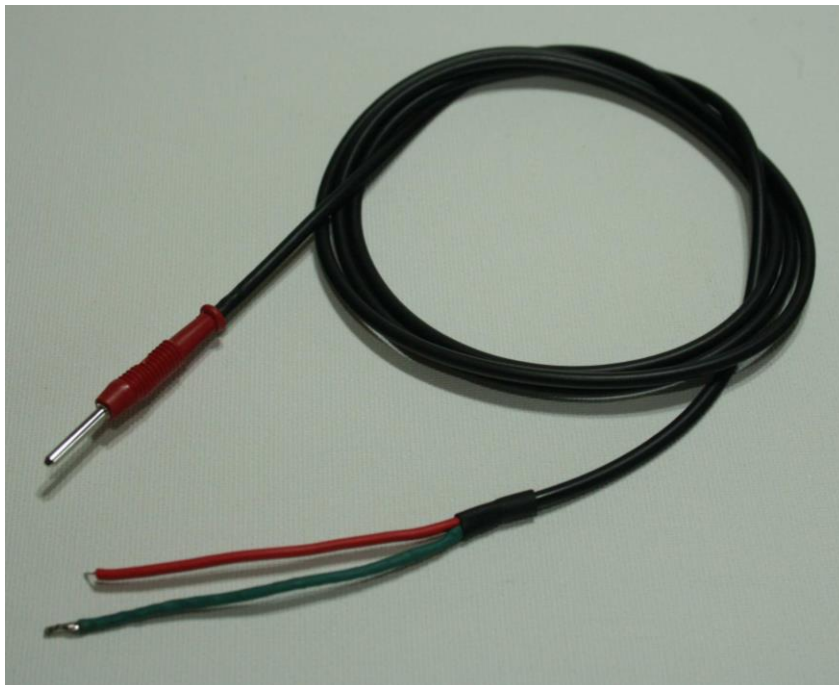

CABLES FOR ELECTRODES

Type: CABLE.*.*

Description

Cables for BVT makes

Physical Parameters

Length: 100 cm

| Model | Cable | End1 | End2 | Evaluating Units |
|---------------|----------------------------|---------------------|----------------------|-----------------------------|
| CABLE.S.Red | One core Shielded cable | 2 mm banana plug | Single conductors | Conic electrode WCEc |
| CABLE.S.Black | One core Shielded cable | 2 mm banana plug | Single conductors | Conic electrode ACEc, |
| CABLE.S.Blue | One core Shielded cable | 2 mm banana plug | Single conductors | Conic electrodes RCEc |

| Model | Cable | End1 | End2 | Evaluating Units |
|---------------|-------------------------|------------------|-----------------|-----------------------|
| CABLE.1.Red | One core Shielded cable | 2 mm banana plug | 4mm banana plug | Conic electrode WCEc |
| CABLE.1.Black | One core Shielded cable | 2 mm banana plug | 4mm banana plug | Conic electrode ACEc, |
| CABLE.1.Blue | One core Shielded cable | 2 mm banana plug | 4mm banana plug | Conic electrodes RCEc |

| Model | Cable | End1 | End2 | Evaluating Units |
|--------------|---------------------------|-------------------|----------------------|---------------------|
| CABLE.2.BVT7 | Three core Shielded cable | 2 mm banana plugs | 7 poles BVT Conector | EmStat 2, PalmSens2 |

| Model | Cable | End1 | End2 | Evaluating Units |
|----------------------|----------------------------|---------------------|--------------------|-----------------------------|
| CABLE.5.Red | One core Shielded cable | 2 mm banana plug | 2mm banana plug | Conic electrode WCEc |
| CABLE.5.Black | One core Shielded cable | 2 mm banana plug | 2mm banana plug | Conic electrode ACEc, |
| CABLE.5.Blue | One core Shielded cable | 2 mm banana plug | 2mm banana plug | Conic electrodes RCEc |