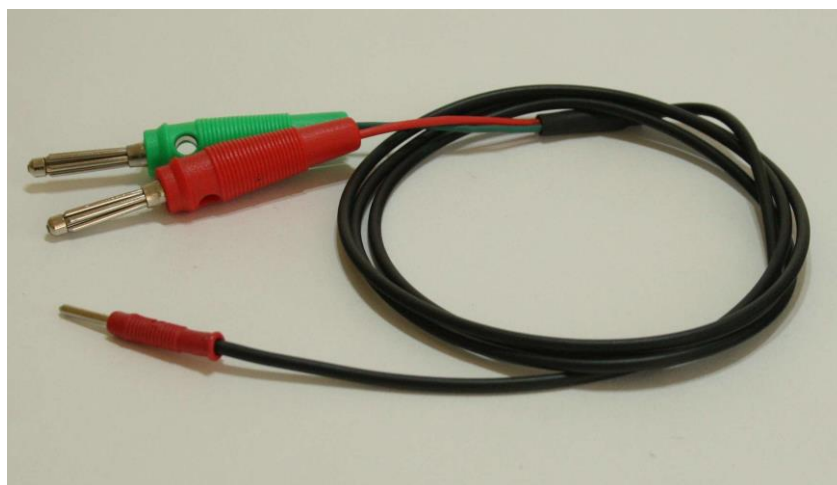

CABLES FOR ELECTRODES

Type: CABLE.*.*

Description

Cables for BVT makes

Physical Parameters

Length: 100 cm

| Model | Cable | End1 | End2 | Evaluating Units |
|---------------|----------------------------|---------------------|----------------------|-----------------------------|
| CABLE.S.Red | One core Shielded cable | 2 mm banana plug | Single conductors | Conic electrode WCEc |
| CABLE.S.Black | One core Shielded cable | 2 mm banana plug | Single conductors | Conic electrode ACEc, |
| CABLE.S.Blue | One core Shielded cable | 2 mm banana plug | Single conductors | Conic electrodes RCEc |

| Model | Cable | End1 | End2 | Evaluating Units |
|---------------|-------------------------|------------------|-----------------|-----------------------|
| CABLE.1.Red | One core Shielded cable | 2 mm banana plug | 4mm banana plug | Conic electrode WCEc |
| CABLE.1.Black | One core Shielded cable | 2 mm banana plug | 4mm banana plug | Conic electrode ACEc, |
| CABLE.1.Blue | One core Shielded cable | 2 mm banana plug | 4mm banana plug | Conic electrodes RCEc |

| Model | Cable | End1 | End2 | Evaluating Units |
|--------------|---------------------------|-------------------|----------------------|---------------------|
| CABLE.2.BVT7 | Three core Shielded cable | 2 mm banana plugs | 7 poles BVT Conector | EmStat 2, PalmSens2 |

| Model | Cable | End1 | End2 | Evaluating Units |
|----------------------|----------------------------|---------------------|--------------------|-----------------------------|
| CABLE.5.Red | One core Shielded cable | 2 mm banana plug | 2mm banana plug | Conic electrode WCEc |
| CABLE.5.Black | One core Shielded cable | 2 mm banana plug | 2mm banana plug | Conic electrode ACEc, |
| CABLE.5.Blue | One core Shielded cable | 2 mm banana plug | 2mm banana plug | Conic electrodes RCEc |